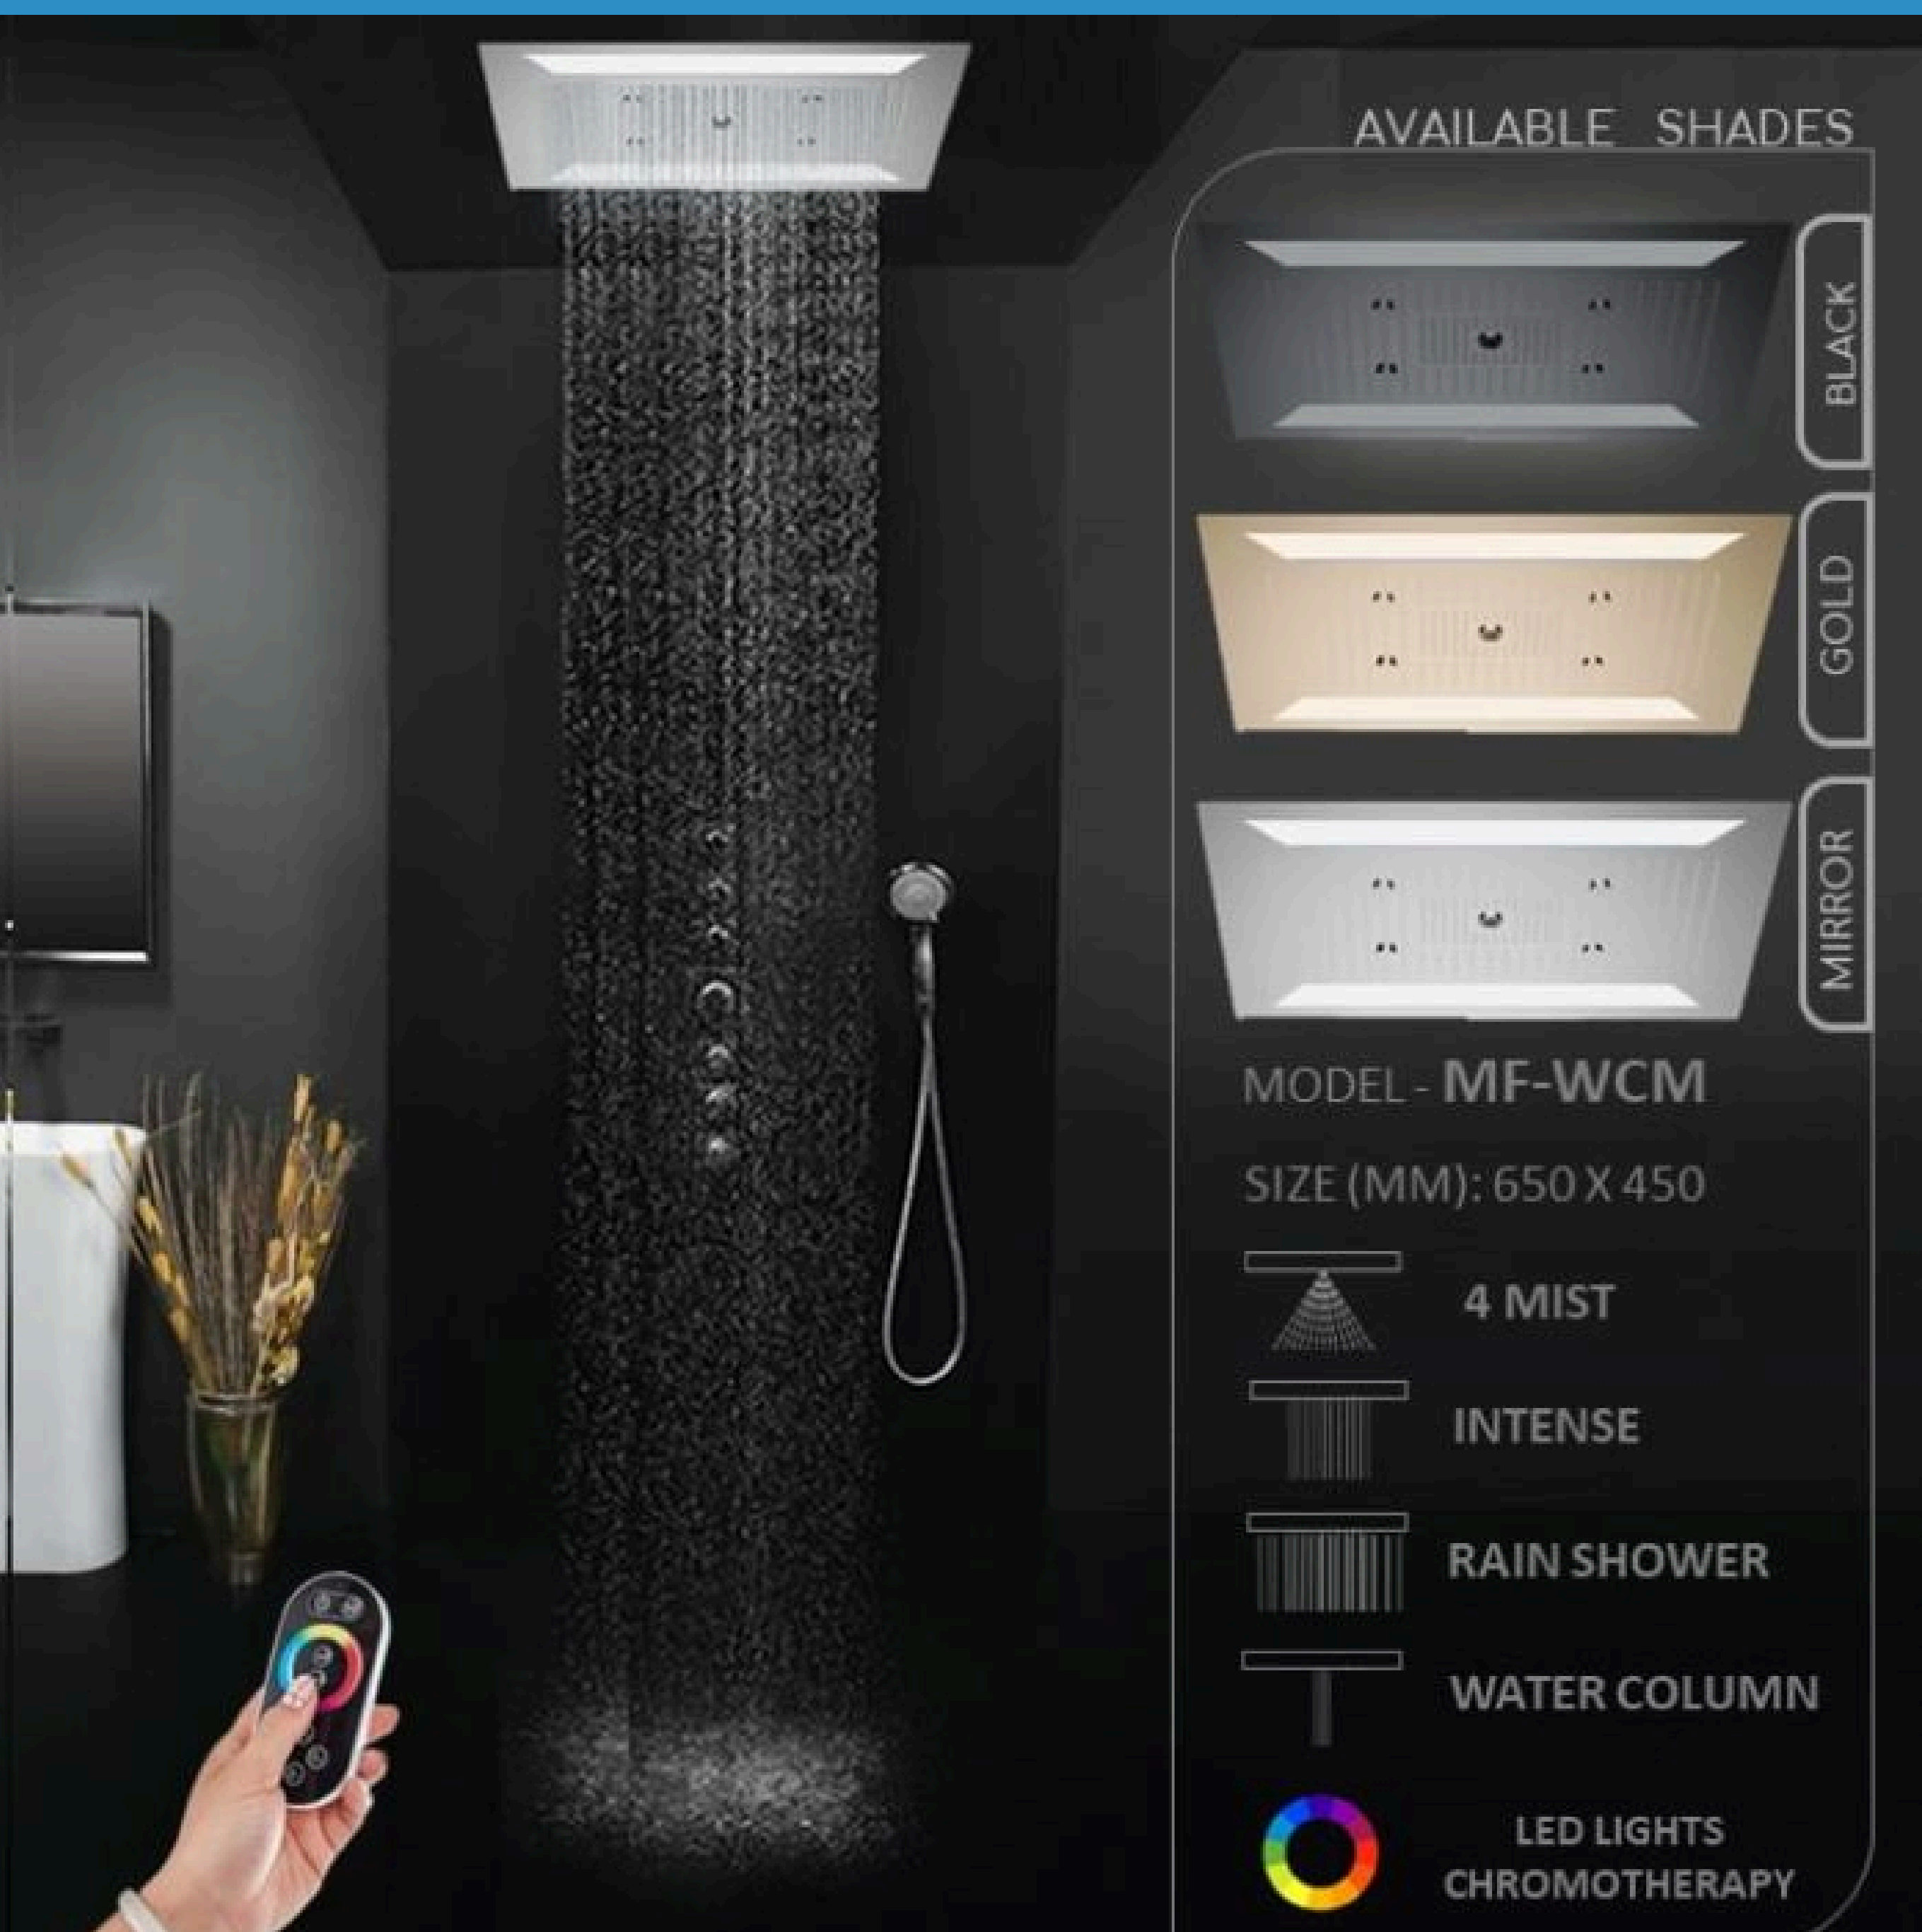

MRP: ₹83,950.00 - ₹95,350.00(Incl. of all taxes)

AVAILABLE IN:

MULTI FUNCTION SHOWER | MF-WCM

The Multi Function Shower | MF-WCM is a sophisticated addition to any bathroom, offering a range of features designed for an enhanced and luxurious shower experience.

TECHNICAL DETAILS

4 Function of MF-WCM Multifunction Shower :

- Rain Shower: Experience the luxurious sensation of Rainfall(324 nozzles) equipped with silicone nozzles for effortless cleaning.
- Intense Shower: Relieve stress with the Intense Shower(96 nozzles) equipped with silicone nozzles for effortless cleaning.
- Water Column: Enjoy convenience with one-way water column showers for full-body coverage.
- Mist Shower: Feel the bliss with 4 Mist Showers.

Product Specification :

- Panel Body Material: Crafted from durable Mirror Finished Stainless Steel 304 & Brass Body Parts
- Chromotherapy : Changing color LED with Remote Control
- Dimensions: Multifunction Shower body size 650mm x 450mm

Technical Details:

- Water Pressure: Requires a minimum of 3 bar pressure; recommend a 1HP to 1.5HP pressure pump for low water pressure situations. Pressure Pump is not required if the distance between your bathroom and overhead tank is more than 80 feet, as it will create natural pressure.
- Panel Tested: We test products @ 4 Bar.
- Ideal Geyser Capacity: More than 20 litre is recommended